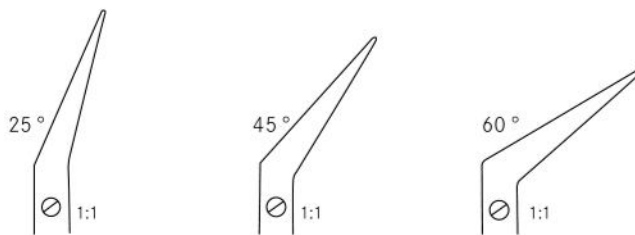

KILNER (RAGNELL)

120 mm - 4¾"	DP-786-05-80
150 mm - 6"	DP-786-05-81

Please ask for our special catalogue for plastic surgery.

Artery scissors

DE BAKEY

160 mm - 6 1/4 "	DP-786-05-82	DP-786-05-85	DP-786-05-88
230 mm - 9 "	DP-786-05-83	DP-786-05-86	DP-786-05-89
280 mm - 11 "	DP-786-05-84	DP-786-05-87	DP-786-05-90