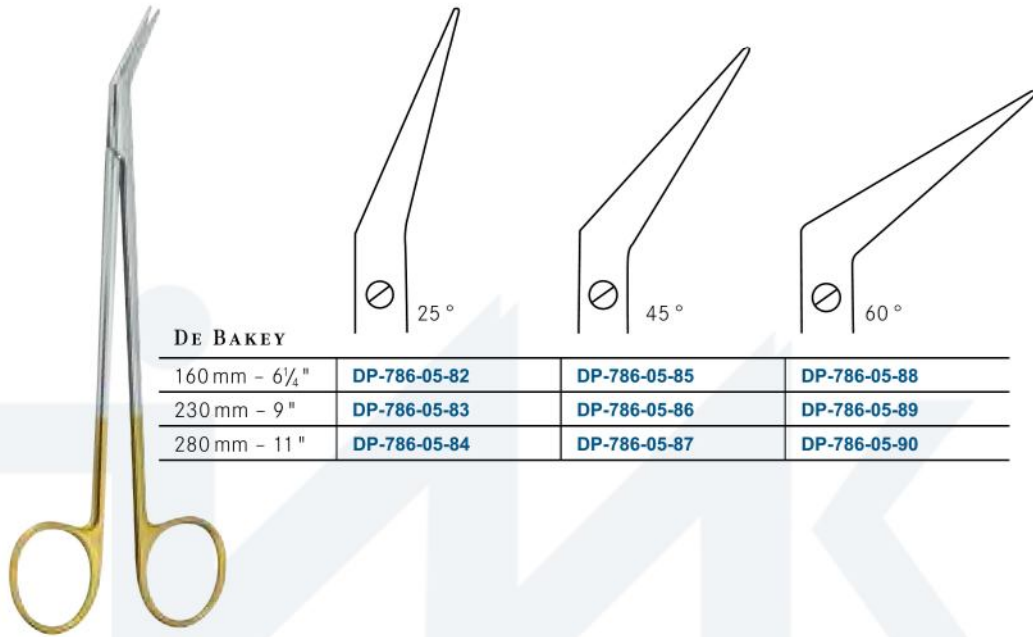

Artery scissors

DE BAKEY

160 mm - 6 1/4 "	DP-786-05-82	DP-786-05-85	DP-786-05-88
230 mm - 9 "	DP-786-05-83	DP-786-05-86	DP-786-05-89
280 mm - 11 "	DP-786-05-84	DP-786-05-87	DP-786-05-90